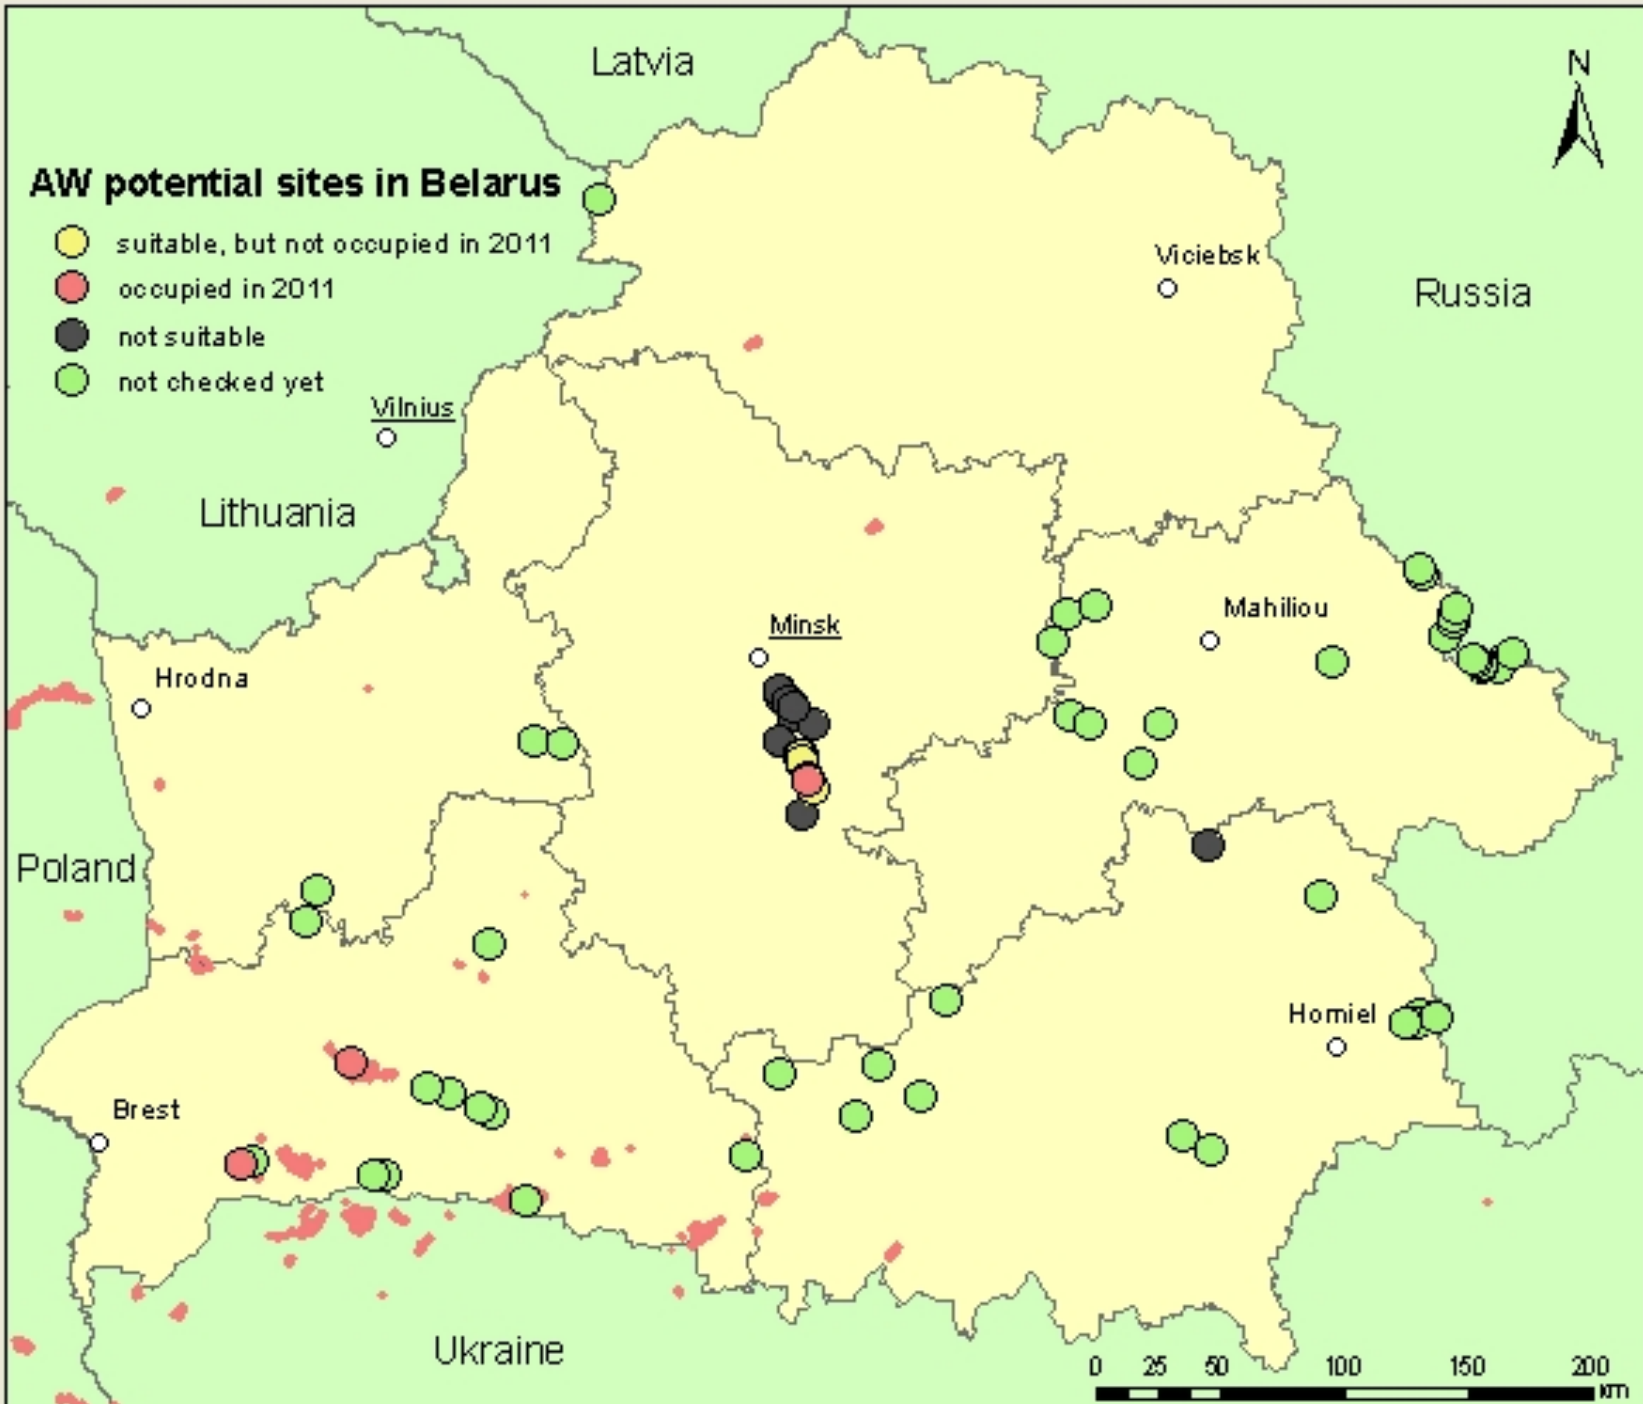

Attributes of Migratory stop overs

FID	Shape	Id	SysNam	SiteName	Season	AW Num min	AW Num max	Note
225	Point	0	BE	Tienen	migration	5	0	Ringing site (sugar factory)
226	Point	0	BE	Aard (Geel)	migration	1	0	Village centre
227	Point	0	BE	Geel	migration	1	0	Village centre
228	Point	0	BE	Oosthoven	migration	11	0	Ringing site (Nocturnal sound only AW, L naevia a
229	Point	0	BE	Lommel	migration	1	0	Village centre
230	Point	0	BE	Neerpelt	migration	9	0	Ringing site
231	Point	0	BE	Bokrijk	migration	12	0	Ringing site
232	Point	0	BE	Genk	migration	1	0	Village centre
233	Point	0	BE	Munsterbilzen	migration	2	0	Village centre
234	Point	0	BE	Chene al Pierre	migration	1	0	Village centre
235	Point	0	BE	Drongen	migration	1	0	Village centre
236	Point	0	BE	Hermalle-sous-Argenteau	migration	1	0	Village centre
237	Point	0	BE	Kinrooi	migration	1	0	Village centre
238	Point	0	BE	Malmedy	migration	1	0	Village centre
239	Point	0	BE	Pommeroeul	migration	1	0	Village centre
241	Point	0	BE	Mechelen	migration	2	0	Village centre
242	Point	0	BE	Willebroek	migration	11	0	Ringing site
240	Point	0	BE	Teralfene	migration	13	0	Ringing site
243	Point	0	ES	Ria de Gernika	autumn migration	4	0	
244	Point	0	ES	Valcado stream in Zotes del Par	autumn migration	28	0	
245	Point	0	ES	Villadangos	autumn migration	4	0	
246	Point	0	ES	Lagoa de Cospeito	autumn migration	5	0	
247	Point	0	ES	Embalse de Cecebre	autumn migration	5	0	
248	Point	0	ES	Xunqueira do Lagares	autumn migration	8	0	
249	Point	0	ES	Donana	autumn migration	4	0	
250	Point	0	ES	Aiguamolls de l'Emporda	both migrations	27	0	
251	Point	0	ES	Delta del Llobregat	autumn migration	9	0	
252	Point	0	ES	Delta de l'Ebre	both migrations	15	0	
253	Point	0	ES	Marjal de Almenara	both migrations	8	0	
254	Point	0	ES	Marjal del Moro	both migrations	29	0	
255	Point	0	ES	Gallocanta	autumn migration	4	0	
256	Point	0	ES	Galachos del Ebro	both migrations	33	0	
257	Point	0	ES	Txingudi	both migrations	29	0	
7	Point	0	FR	Les Cinq Tailles	autumn migration	0	0	
8	Point	0	FR	Marais Audomarois (RNR Romela	autumn migration	0	0	
9	Point	0	FR	Roseliere Parents	autumn migration	0	0	
10	Point	0	FR	Marais de Tardinghen (Wissant)	autumn migration	0	0	
11	Point	0	FR	Marais de Tardinghen (Tardinghe	autumn migration	0	0	
12	Point	0	FR	Dunnes de Slack	autumn migration	0	0	
13	Point	0	FR	Baie de Canche (RN)	autumn migration	0	0	
14	Point	0	FR	Reserve biologique dirigee de la	autumn migration	0	0	

Record: 0

Show: All Selected

Records (0 out of 258 Selected)

Options